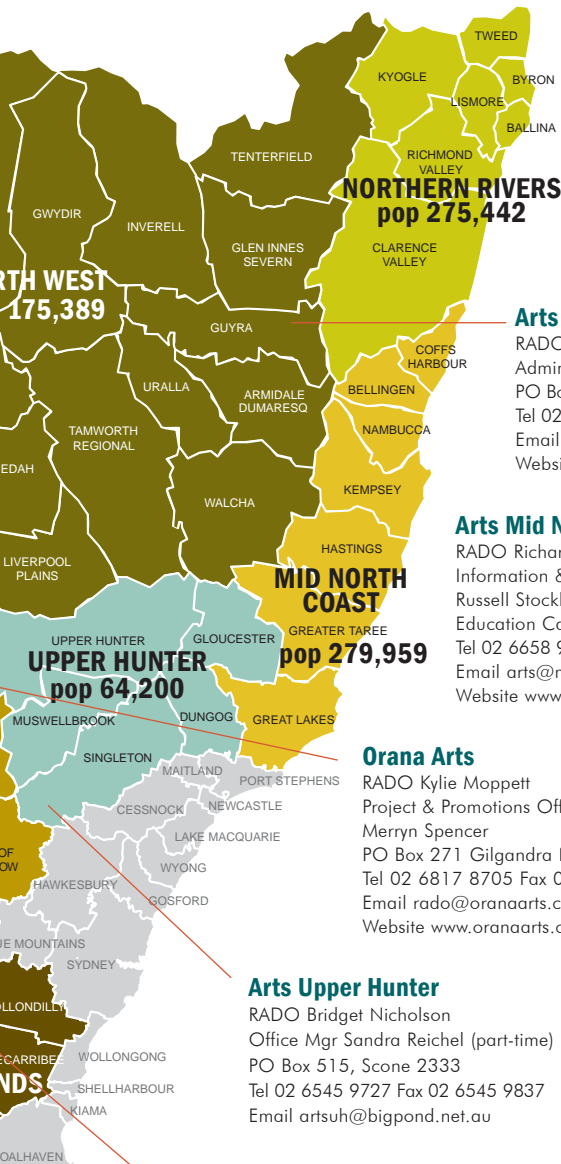

Arts Northern Rivers

RADO Jill Eddington (Acting)
Comms & Info Officer Peter Wood
VAN Coordinator Melitta Firth
Administration Wendy Rolls
Unit 1, Old Tintenbar Chambers
5 Bruxner Hwy, Alstonville 2477
Tel 02 6628 8120 Fax 02 6628 8121
Email artsnorthernrivers@tpg.com.au
Website www.artsnorthernrivers.com.au

Arts North West

RADO Jack Ritchie
Administration/Project Manager Jenny Thomas
PO Box 801, Glen Innes 2370
Tel 02 6732 4988 Fax 02 6732 4995
Email artsnw@northnet.com.au
Website www.artsnw.com.au

Arts Mid North Coast

RADO Richard Holloway
Information & Communications Officer
Russell Stockley
Education Campus, Coffs Harbour 2450
Tel 02 6658 9400 Fax 02 6658 9411
Email arts@midcoast.com.au
Website www.artsmidnorthcoast.org

Orana Arts

RADO Kylie Moppett
Project & Promotions Officer
Merryn Spencer
PO Box 271 Gilgandra NSW 2827
Tel 02 6817 8705 Fax 02 6847 1292
Email rado@oranaarts.com
Website www.oranaarts.com

Arts Upper Hunter

RADO Bridget Nicholson
Office Mgr Sandra Reichel (part-time)
PO Box 515, Scone 2333
Tel 02 6545 9727 Fax 02 6545 9837
Email artsuh@bigpond.net.au

Arts OutWest

RADO Hannah Semler
Communications Officer Maryanne Jaques
PO Box C272 CSU LPO, Bathurst 2795
Tel 02 6338 4657 Fax 02 6338 4646
Email artsoutwest@csu.edu.au
Website www.artsouthwest.org.au

Southern Tablelands Arts (STARTS)

RADO Elizabeth Brown
Administration Gillian Webber (part-time)
PO Box 1323 Goulburn 2580
Tel 02 4823 4407 Fax 02 4822 9842
Email elizabethbrown@starts.com.au

South East Arts Region (SEAR)

RADO Jennifer Hunt (Bega)
Regional Officer Penny Bonnell (Moruya)
Project Officer Heidi Kunz (Jindabyne)
PO Box 492 Bega 2550
Tel 02 6499 2286 Fax 02 6499 2200
Email jhunt@sear.org.au
Website www.sear.org.au

Notes

— White and grey areas represent unserved regions, including the ACT, Sydney metropolitan, the Lower Hunter, Illawarra and Shoalhaven areas.
— Population figures are based on June 2005 ABS local government data. The figure for the South West includes Griffith and Leeton and the figure for Albury Wodonga (a region which includes some Victorian local government areas) is for the NSW area only.

Regional Arts NSW

Building positive futures for regional, rural and remote NSW communities through the arts and cultural development

Regional Arts NSW (RANSW) is the peak body for the arts in regional, rural and remote NSW. Based in Sydney, it represents the state-wide network of Regional Arts Boards (RABs) and provides a range of services in the key areas of:

- > advocacy
- > capacity building
- > communications and
- > support.

RANSW is a non-profit organisation with its board made up of representatives of the RABs. The Chair and CEO of RANSW represent the state on the board of the national body, Regional Arts Australia. RANSW receives funding to deliver its programs from the NSW Government, through Arts NSW, and the Australian Government, through the Regional Arts Fund. ■

Contact us